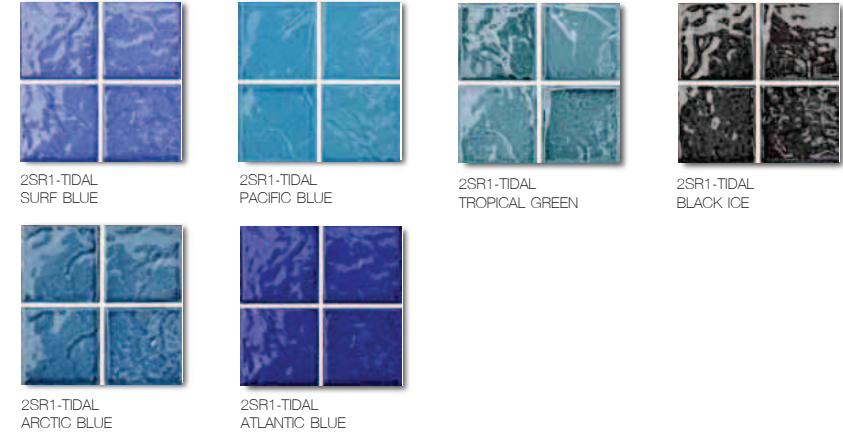

22S SERIES GLAZED MOSAIC TILE
 [Tile Size 57.8x57.8 mm.] [Sheet Size 304x304 mm.]

2SM SERIES GLAZED MOSAIC TILE
 [Tile Size 48x48 mm.] [Sheet Size 298x298 mm.]

SAMPLE SHEET

2SR1-TIDAL SERIES GLAZED MOSAIC TILE
 [Tile Size 47x47 mm.] [Sheet Size 297x297 mm.]

22S AQUA SERIES GLAZED MOSAIC TILE
 [Tile Size 57.8x57.8 mm.] [Sheet Size 304x304 mm.]

22S RESORT SERIES GLAZED MOSAIC TILE
 [Tile Size 57.8x57.8 mm.] [Sheet Size 304x304 mm.]