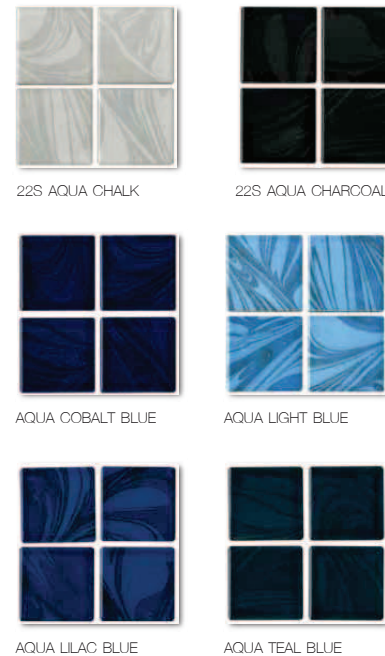

22S SERIES GLAZED MOSAIC TILE
 [Tile Size 57.8x57.8 mm.] [Sheet Size 304x304 mm.]

2SM SERIES GLAZED MOSAIC TILE
 [Tile Size 48x48 mm.] [Sheet Size 298x298 mm.]

SAMPLE SHEET

2SR1-TIDAL SERIES GLAZED MOSAIC TILE
 [Tile Size 47x47 mm.] [Sheet Size 297x297 mm.]

22S AQUA SERIES GLAZED MOSAIC TILE
 [Tile Size 57.8x57.8 mm.] [Sheet Size 304x304 mm.]

22S RESORT SERIES GLAZED MOSAIC TILE
 [Tile Size 57.8x57.8 mm.] [Sheet Size 304x304 mm.]