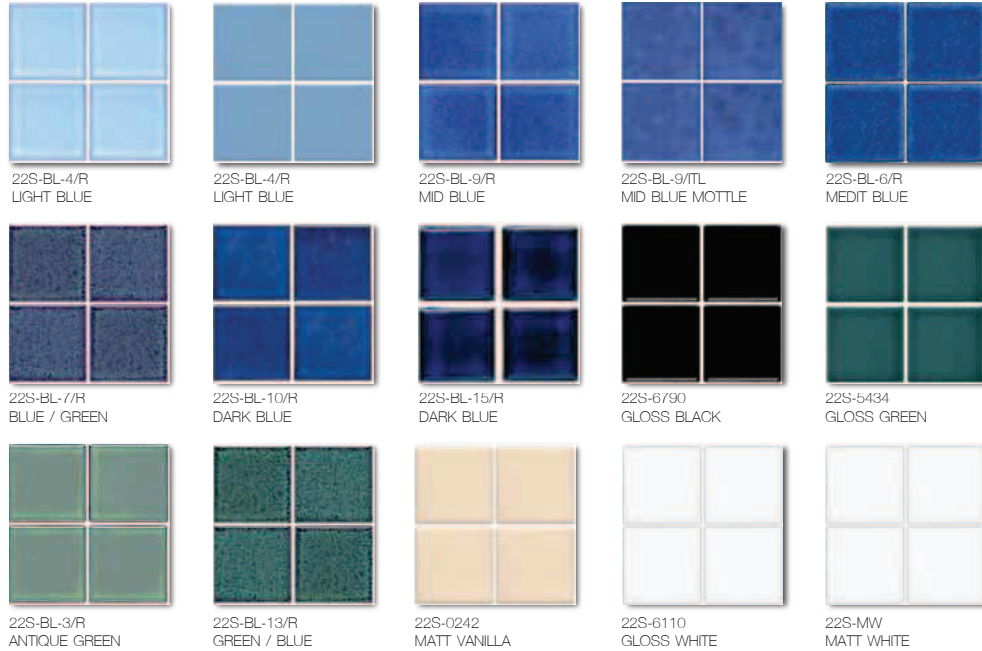

22S SERIES GLAZED MOSAIC TILE
 [Tile Size 57.8x57.8 mm.] [Sheet Size 304x304 mm.]

2SM SERIES GLAZED MOSAIC TILE
 [Tile Size 48x48 mm.] [Sheet Size 298x298 mm.]

SAMPLE SHEET

2SR1-TIDAL SERIES GLAZED MOSAIC TILE
 [Tile Size 47x47 mm.] [Sheet Size 297x297 mm.]

22S AQUA SERIES GLAZED MOSAIC TILE
 [Tile Size 57.8x57.8 mm.] [Sheet Size 304x304 mm.]

22S RESORT SERIES GLAZED MOSAIC TILE
 [Tile Size 57.8x57.8 mm.] [Sheet Size 304x304 mm.]